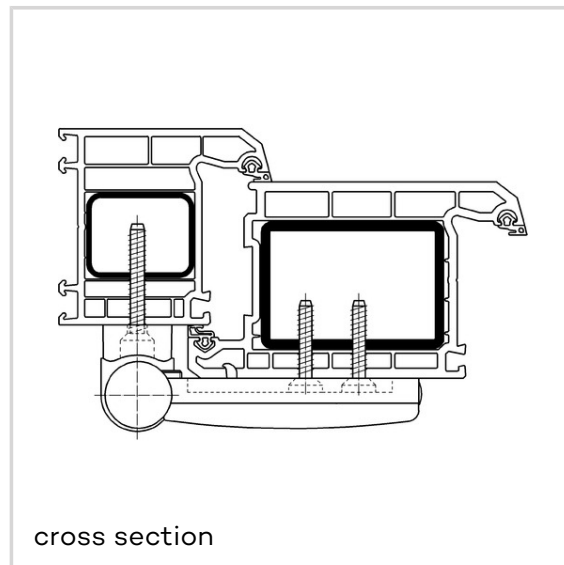

K 3135 3D

for PVCu entrance doors with robust
barbs for fixing

Product features

- for overlap thicknesses 18-22 mm
- door part with robust barbs for fixing
- 3D adjustment (side +/- 5,0 mm, height + 5,0/- 1,0 mm, compression +/- 2,0 mm)
- with integral security pin
- maintenance-free slide bearings

Technical data

Property	Value
Load capacity	120,0 kg
Knuckle length	105,0 mm
Knuckle Diameter	24,0 mm
Pin diameter	10,0 mm

Notes

The load capacity mentioned above refers to the use of 2 hinges per door leaf (1 x 2 m), for detailed information please look at the chapter [technical information](#).

Drilling jig SIKU Series
K3/K6 simultaneous fixing
Type 2

Combinations

Spacer SIKU K 3030 3D / K 3035 3D

**Function range**

burglar
resistance

Item versions

Finish	RAL 9016 Traffic White (SW 070)
VPE	pack of 3
DIN	DIN right and left hand
Article number	5 190740 0 07003
EAN	4015471085643
Finish	RAL 9016 Traffic White (SW 070)
VPE	pack of 12
DIN	DIN right and left hand
Article number	5 190740 0 07023
EAN	4015471085650
Finish	H9 Brown (SW 071)
VPE	pack of 12
DIN	DIN right and left hand
Article number	5 190740 0 07123
EAN	4015471085667