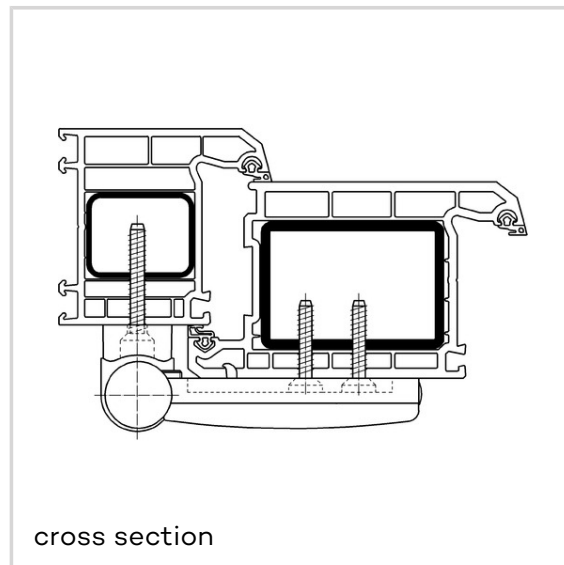

### Product features

- for overlap thicknesses 18-22 mm
- door part with robust barbs for fixing
- 3D adjustment (side +/- 5,0 mm, height + 5,0/- 1,0 mm, compression +/- 2,0 mm)
- with integral security pin
- maintenance-free slide bearings

### Technical data

| Property         | Value    |
|------------------|----------|
| Load capacity    | 120,0 kg |
| Knuckle length   | 105,0 mm |
| Knuckle Diameter | 24,0 mm  |
| Pin diameter     | 10,0 mm  |

### Notes

The load capacity mentioned above refers to the use of 2 hinges per door leaf (1 x 2 m), for detailed information please look at the chapter [technical information](#).

**Combinations**

Spacer SIKU K 3030 3D / K 3035 3D

**Function range**

burglar  
resistance

**Item versions**

|                |                                 |
|----------------|---------------------------------|
| Finish         | RAL 9016 Traffic White (SW 070) |
| VPE            | pack of 3                       |
| DIN            | DIN right and left hand         |
| Article number | 5 190740 0 07003                |
| EAN            | 4015471085643                   |
| Finish         | RAL 9016 Traffic White (SW 070) |
| VPE            | pack of 12                      |
| DIN            | DIN right and left hand         |
| Article number | 5 190740 0 07023                |
| EAN            | 4015471085650                   |
| Finish         | H9 Brown (SW 071)               |
| VPE            | pack of 12                      |
| DIN            | DIN right and left hand         |
| Article number | 5 190740 0 07123                |
| EAN            | 4015471085667                   |