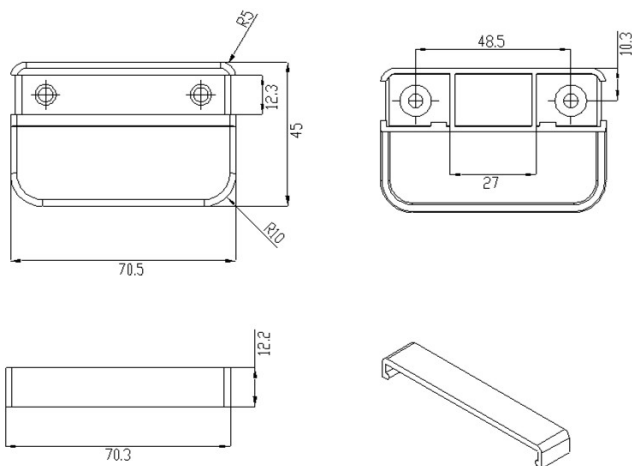

Product features:

The blaugelb Drawer pull PVC for use on balcony doors is a simple and contemporary solution. Its low overall height makes it a viable alternative even where there are close-fitting roller shutters. After the blaugelb Drawer pull has been fitted, the balcony door can be opened simply by pulling it. The corners of the blaugelb Drawer pull are rounded. The screws of the blaugelb Drawer pulls are concealed by a clip-on cover and can be screwed in on one or both sides.

Product benefits:

- Elegant solution for the balcony door
- Practical clip-on cover for concealed screws

Technical data:

Material:	plastic
Surface:	white, brown
Dimensions:	70.5 x 45 mm
Edge height:	8 mm
Overall height:	12.2 mm
Overall width:	45 mm
Overall length:	70.5 mm
Hole centre distance:	48.5 mm
Fastening:	2 fixing screws (not included)
Fastening method:	on one side or in pairs