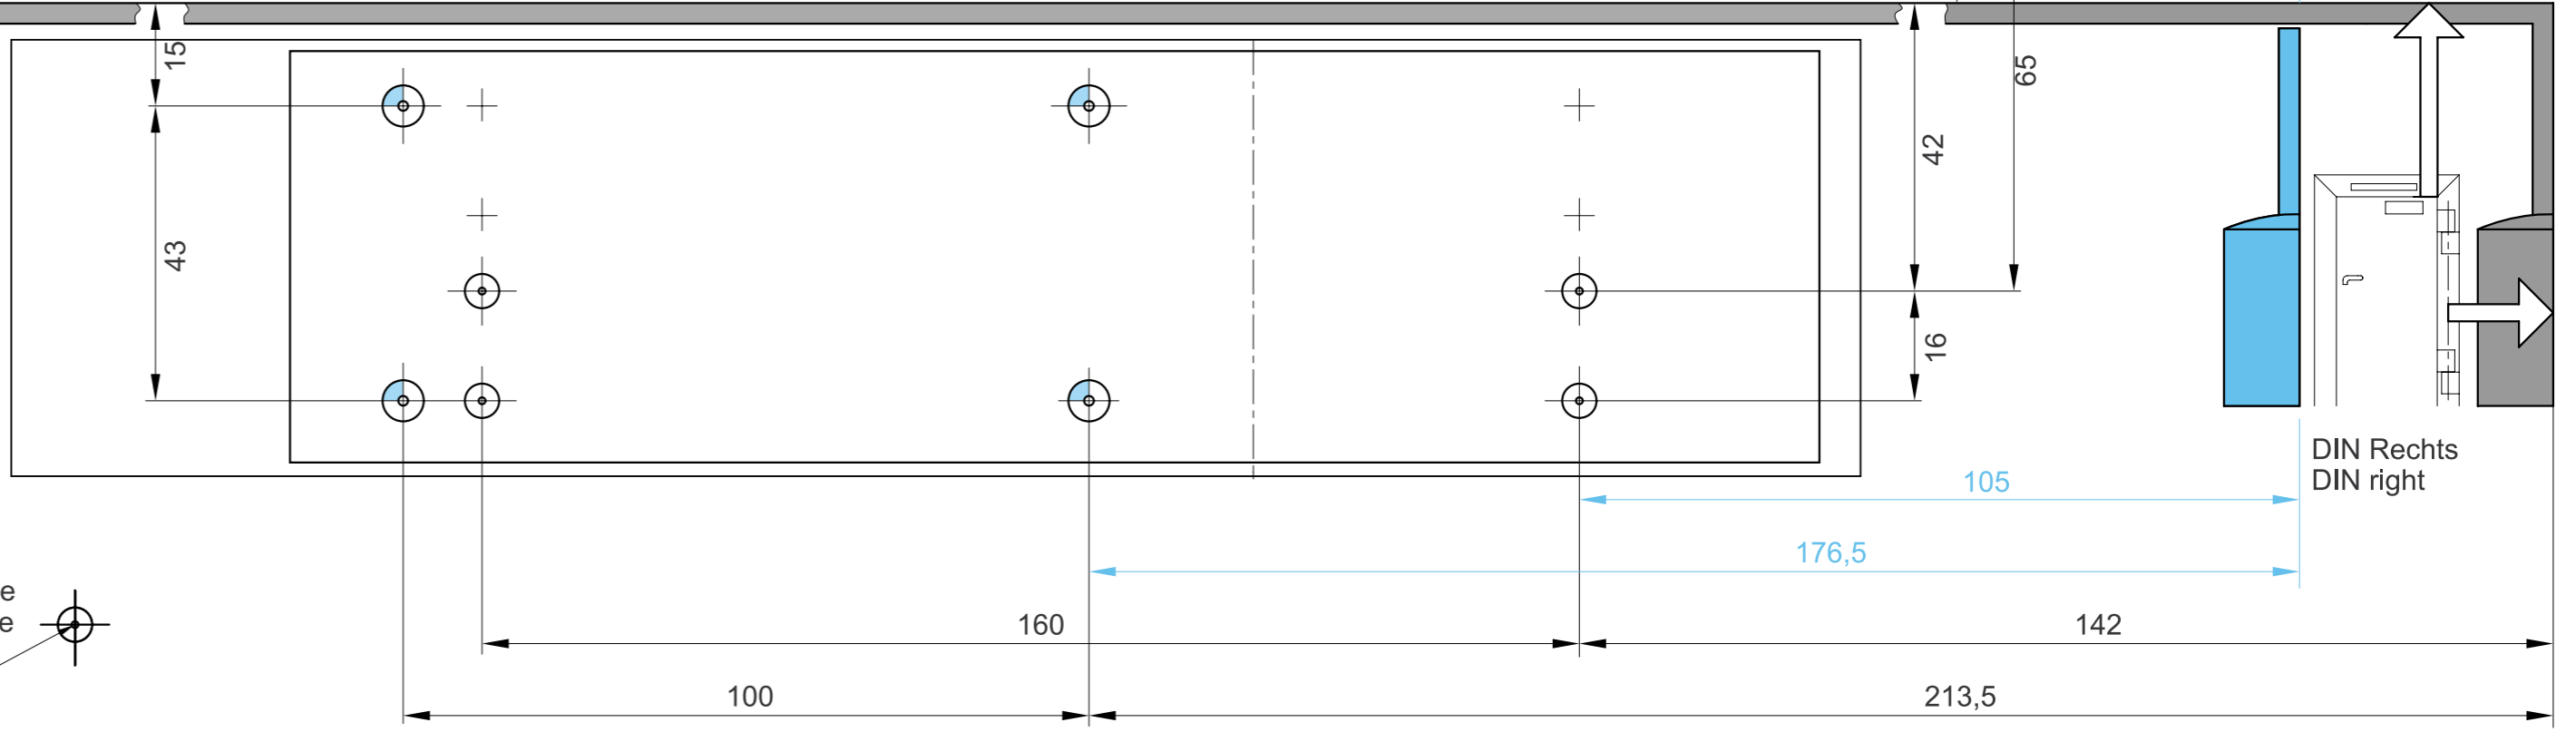

Templates can change shape significantly. This depends on the environmental influences. Please note, that only the dimensions specified on this template and in the mounting instructions are binding. When using this teplate, check the dimensions properly.

Direktmontage
direct installation

Montageplatte
mounting plate

Gewinde M5
thread M5

DIN Rechts
DIN right