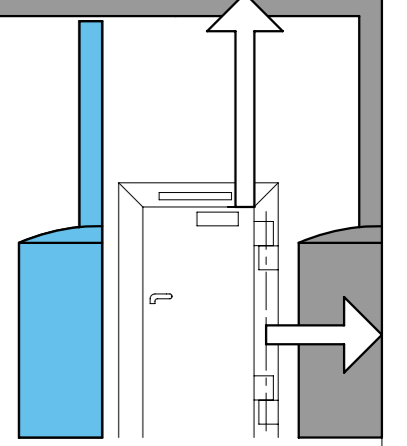

Templates can change shape significantly. This depends on the environmental influences. Please note, that only the dimensions specified on this template and in the mounting instructions are binding. When using this teplate, check the dimensions properly.

Direktmontage
direct installation

Montageplatte
mounting plate

Gewinde M5
thread M5

DIN Rechts
DIN right